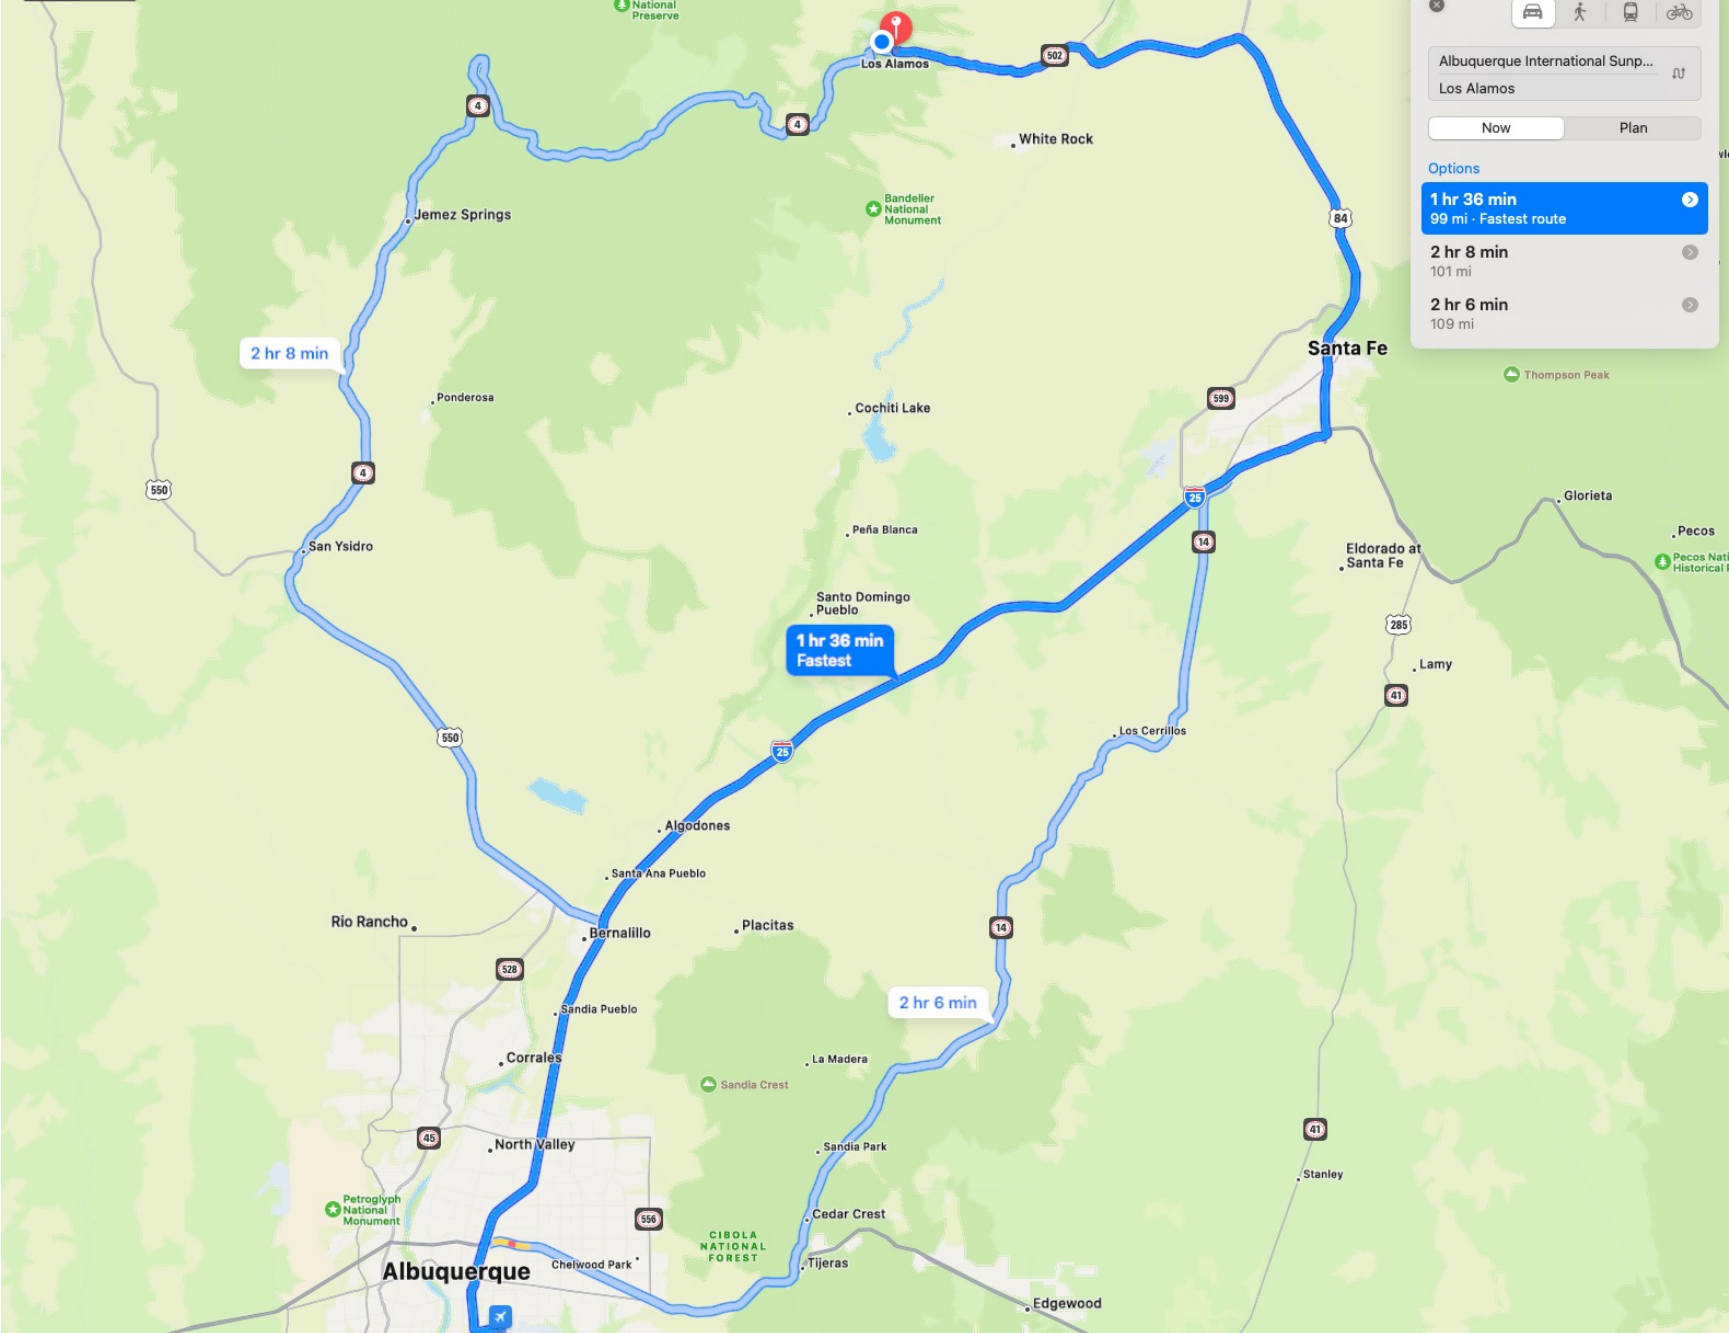

0 2.5 5 mi

2 hr 8 min

1 hr 36 min
Fastest

2 hr 6 min

Car
 Pedestrian
 Bus
 Bicycle

Albuquerque International Sunp...
 Los Alamos

Options

- 1 hr 36 min
99 mi · Fastest route
- 2 hr 8 min
101 mi
- 2 hr 6 min
109 mi

93°
AQI 42

Fuller Lodge and Downtown Los Alamos

At This Address

Fuller Lodge Art Center
2132 Central Ave, Los Alamos

Details

Address
2132 Central Ave
Los Alamos, NM 87544
United States

Coordinates
35.88186° N, 106.30205° W